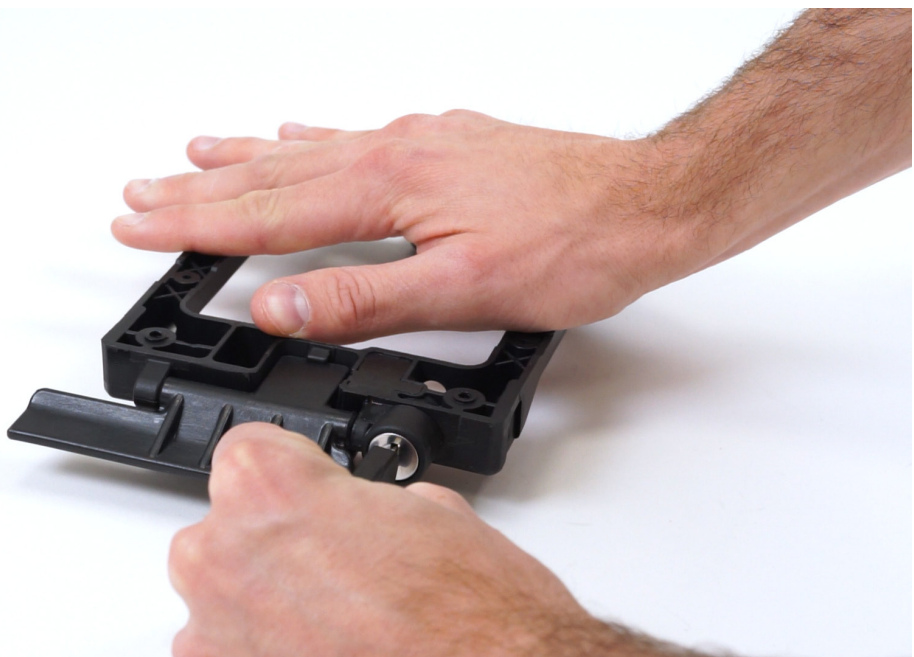

AVS PREMIUM KEY

AVS PREMIUM KEY

Begin by
removing the
plastic lock from
an AVS Premium
Adaptor

Begin by
removing the
plastic lock from
an AVS Premium
Adaptor

**Take out the AVS
Premium Key**

**Turn it and push
til you hear a click**

Click

**Attach the AVS
Premium Adaptor
to your bag or
basket**

**Attach the bag or
basket to your
AVS Carrier**

Lock it